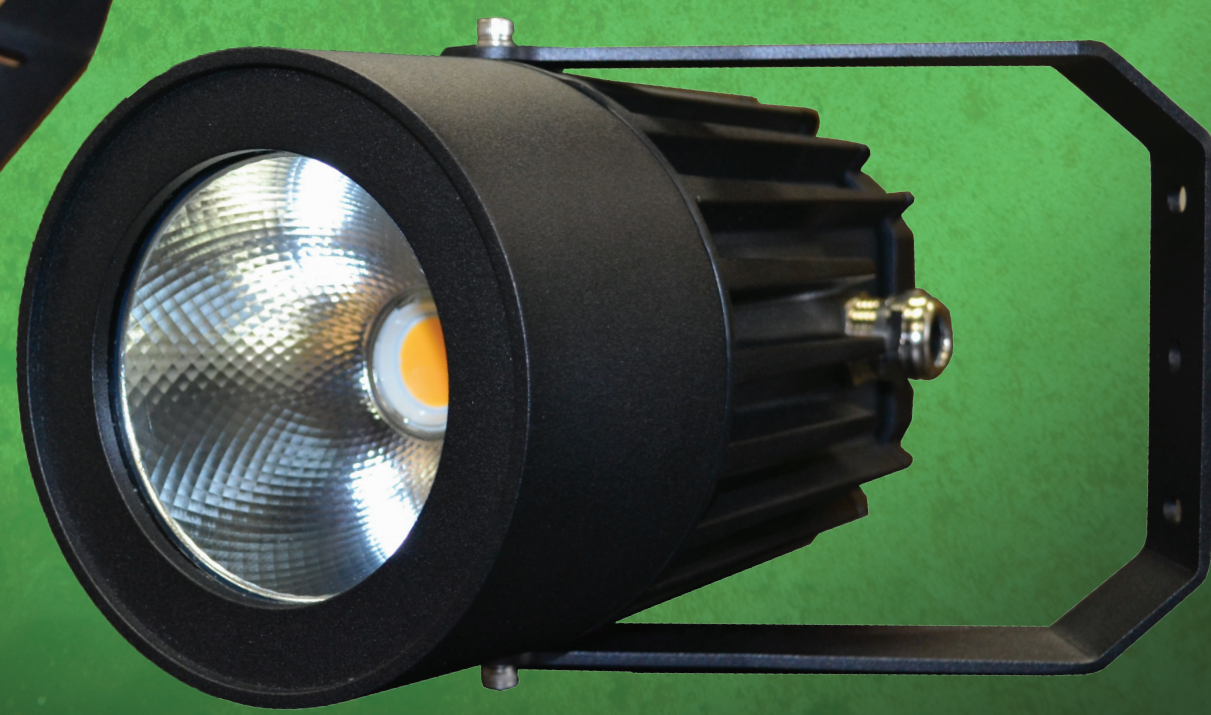

ODESSA

IP66 • IK08

CEILING OR FLOODLIGHT APPLICATIONS

2700K • 3000K • 4000K

BEAM OPTIONS

VERY NARROW - 12°

NARROW - 18°

MEDIUM - 28°

WIDE - 38°

VERY WIDE - 54°

DIE - CAST ALUMINUM HOUSING

HIGH LUMEN OUTPUT - COB LED

ECO-FRIENDLY - ENERGY SAVING

EASY MAINTENANCE

LIGMAN

LIGHTING USA